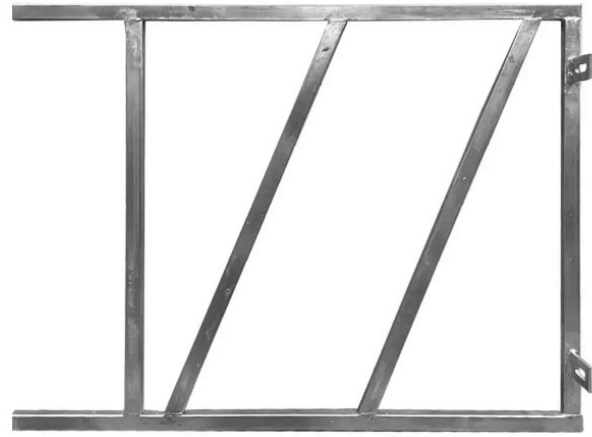

all sizes available as per customer request
available in rod dia 16, 18, 20mm x 200, 400 length

I Form

Pergola Connector

2 Way Pergola Connector

3 Way Open Corner Pergola Connector

3 Way Pergola Connector

3 Way Swing Connector

3 Way T Pergola Connector

4 Way Pergola Connector

4 Way Swing Connector

Ground Anchor

Mounting Bracket

* Available in 2mm, 2.5mm, 3mm
* HDG & Powder Coated

Gate Frame

Gate Frame 2