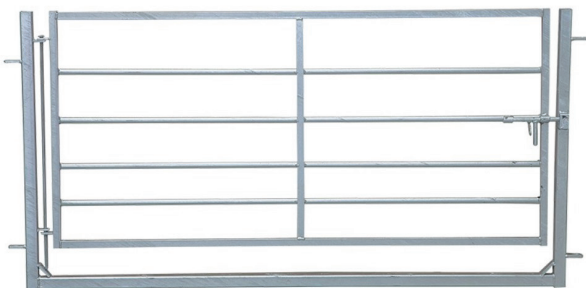

Gate Frame 5