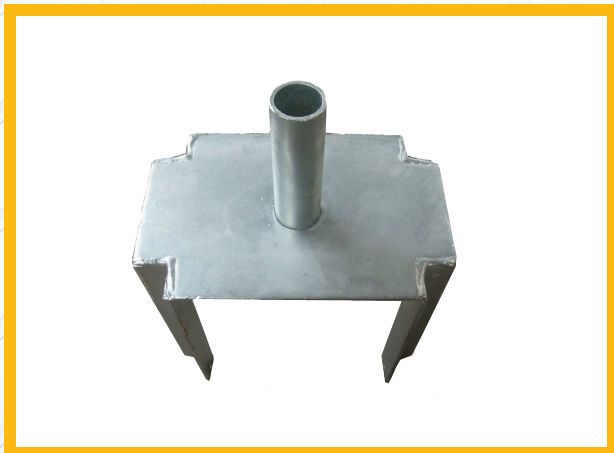

Reinforced Plate

Beam Support Plate

Fencing Coupler

Top Cup

Bottom Cup

Ledger Blade

Spigot

Spigot

Base Plate

Combination Plate

Wing Nut

Water Barrier

Anchor Nut

Tie Rod

Waller Plate

Base Jack

U Head Jack

Universal Jack

Jack Nut

Fork Head

Fork Head with U Strip

Fixed Coupler Drop Forged

Swivel Coupler Drop Forged

Girder Coupler