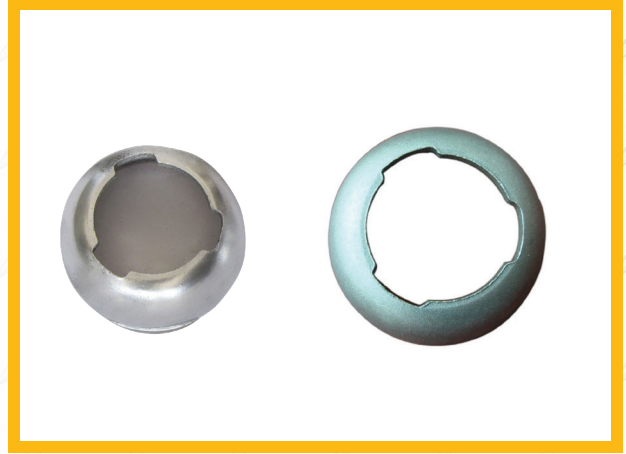

SEGR-008
Adj. Guard Rail (Dual Purpose)

SEGR-009
Guard Rail with (3P)

SEGR-0010
Guard Rail with Rod (3P)

SEGR-0011
Multidirectional

Piquet

Brace

Cladding Support

Double Sheath Stake

Reinforced Plate

Beam Support Plate

Fencing Coupler

Top Cup

Bottom Cup

Ledger Blade

Spigot

Spigot

Base Plate

Combination Plate

Wing Nut

Water Barrier

Anchor Nut

Tie Rod

Waller Plate

Base Jack