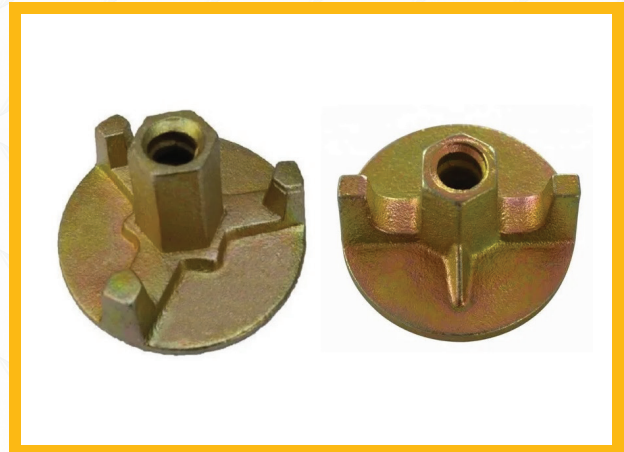

Reinforced Plate

Beam Support Plate

Fencing Coupler

Top Cup

Bottom Cup

Ledger Blade

Spigot

Spigot

Base Plate

Combination Plate

Wing Nut

Water Barrier

Anchor Nut

Tie Rod

Waller Plate

Base Jack

U Head Jack

Universal Jack

Jack Nut

Fork Head

Fork Head with U Strip

Fixed Coupler Drop Forged

Swivel Coupler Drop Forged

Girder Coupler