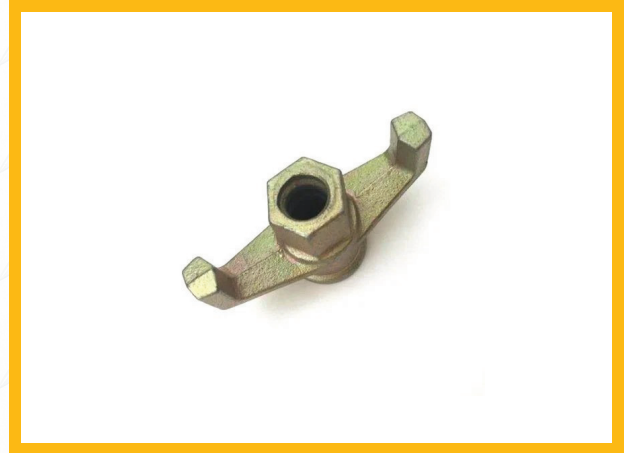

SEGR-008
Adj. Guard Rail (Dual Purpose)

SEGR-009
Guard Rail with (3P)

SEGR-0010
Guard Rail with Rod (3P)

SEGR-0011
Multidirectional

Piquet

Brace

Cladding Support

Double Sheath Stake

Reinforced Plate

Beam Support Plate

Fencing Coupler

Top Cup

Bottom Cup

Ledger Blade

Spigot

Spigot

Base Plate

Combination Plate

Wing Nut

Water Barrier

Anchor Nut

Tie Rod

Waller Plate

Base Jack

U Head Jack

Universal Jack

Jack Nut

Fork Head

Fork Head with U Strip

Fixed Coupler Drop Forged

Swivel Coupler Drop Forged

Girder Coupler